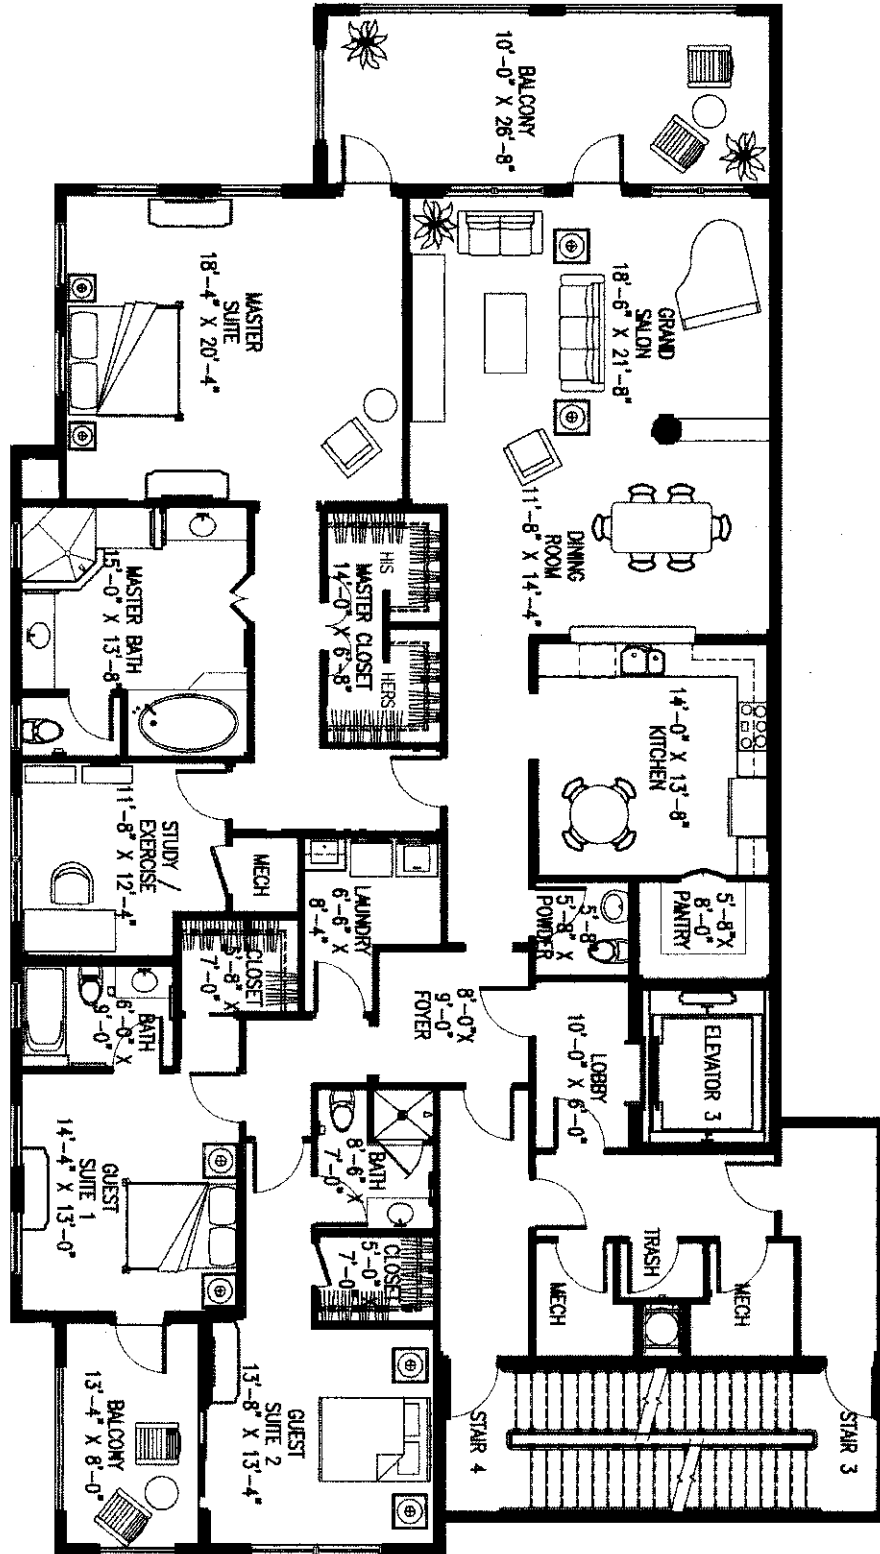

**Bamboo North**

SQUARE FEET UNDER AIR . . . 3,003 SQUARE FEET  
 BALCONY WEST . . . . . 303 SQUARE FEET  
 BALCONY EAST . . . . . 121 SQUARE FEET  
 TOTAL: . . . . . 3,427 SQUARE FEET

**Bamboo South**

SQUARE FEET UNDER AIR	3,003 SQUARE FEET
BALCONY WEST	303 SQUARE FEET
BALCONY EAST	121 SQUARE FEET
TOTAL:	3,427 SQUARE FEET

**Laurel**

SQUARE FEET UNDER AIR . . . 2,655 SQUARE FEET  
 BALCONY WEST . . . . . 428 SQUARE FEET  
 BALCONY EAST . . . . . 316 SQUARE FEET  
 TOTAL: . . . . . 3,399 SQUARE FEET