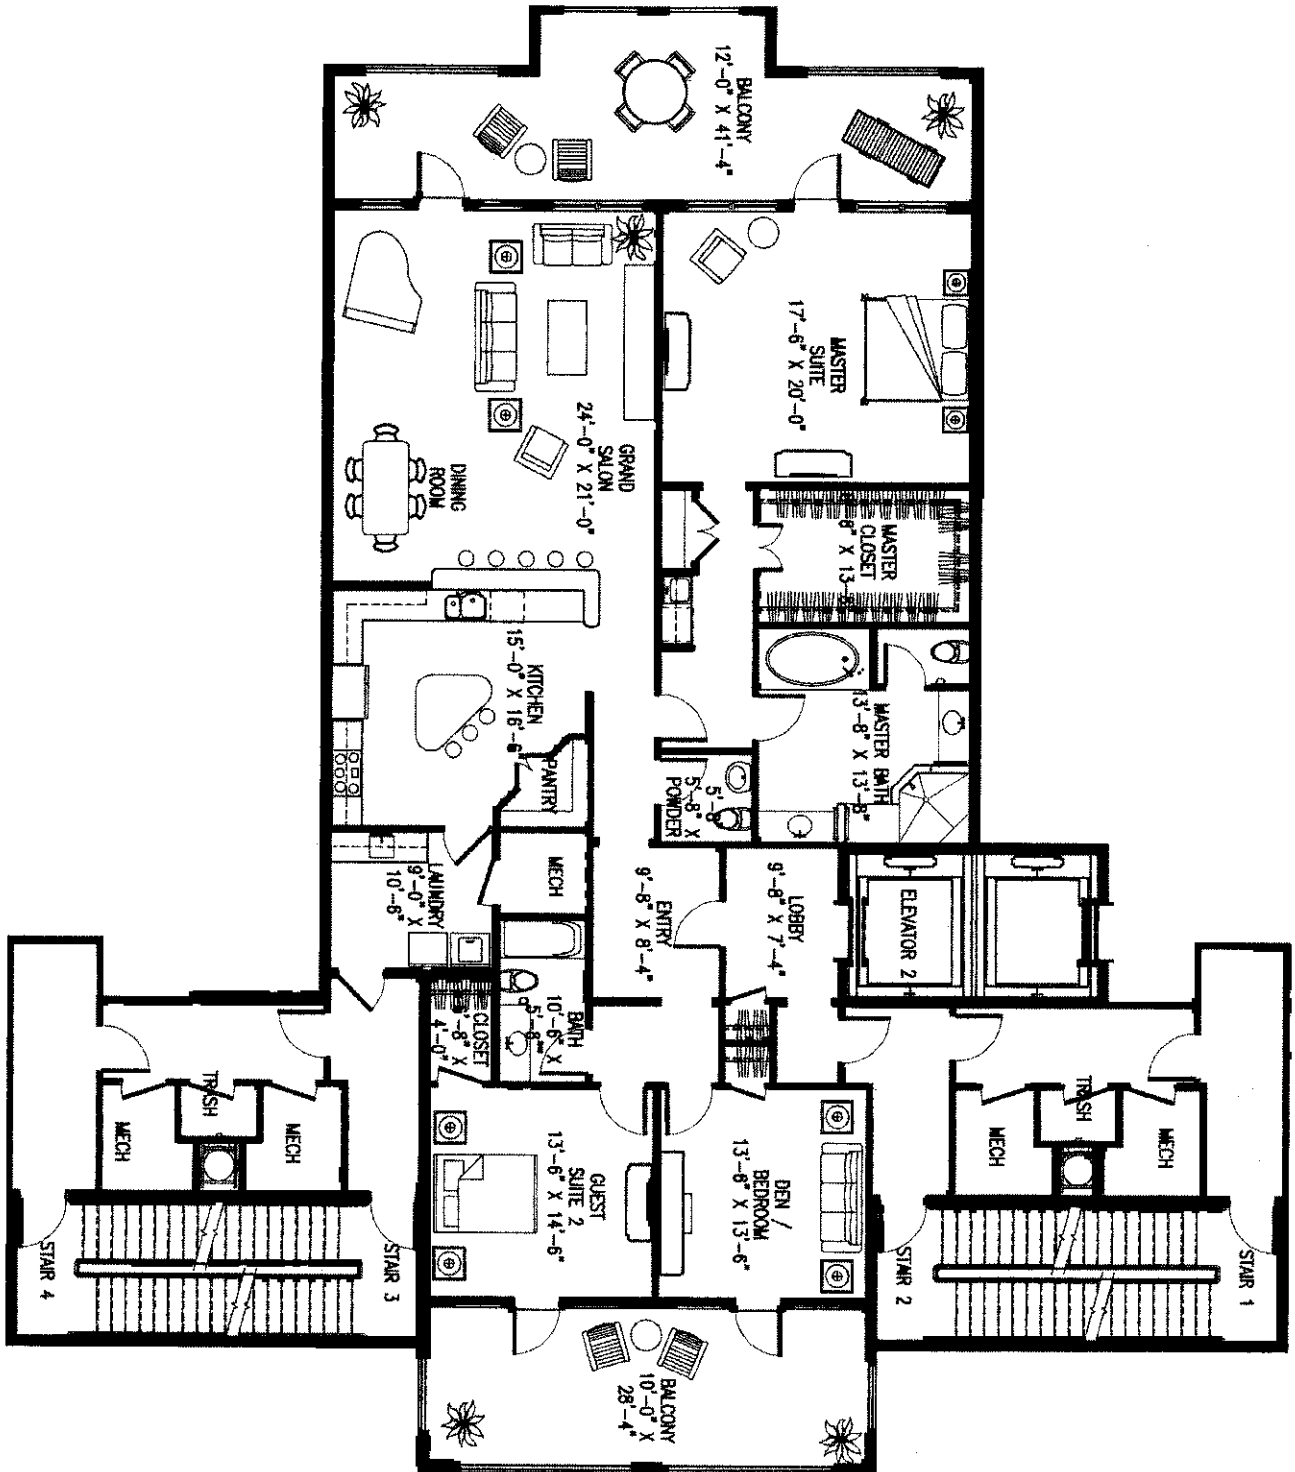

**Bamboo North**

SQUARE FEET UNDER AIR . . . 3,003 SQUARE FEET  
 BALCONY WEST . . . . . 303 SQUARE FEET  
 BALCONY EAST . . . . . 121 SQUARE FEET  
 TOTAL: . . . . . 3,427 SQUARE FEET

**Bamboo South**

SQUARE FEET UNDER AIR	3,003 SQUARE FEET
BALCONY WEST	303 SQUARE FEET
BALCONY EAST	121 SQUARE FEET
TOTAL:	3,427 SQUARE FEET

**Laurel**

SQUARE FEET UNDER AIR . . . 2,655 SQUARE FEET  
 BALCONY WEST . . . . . 428 SQUARE FEET  
 BALCONY EAST . . . . . 316 SQUARE FEET  
 TOTAL: . . . . . 3,399 SQUARE FEET