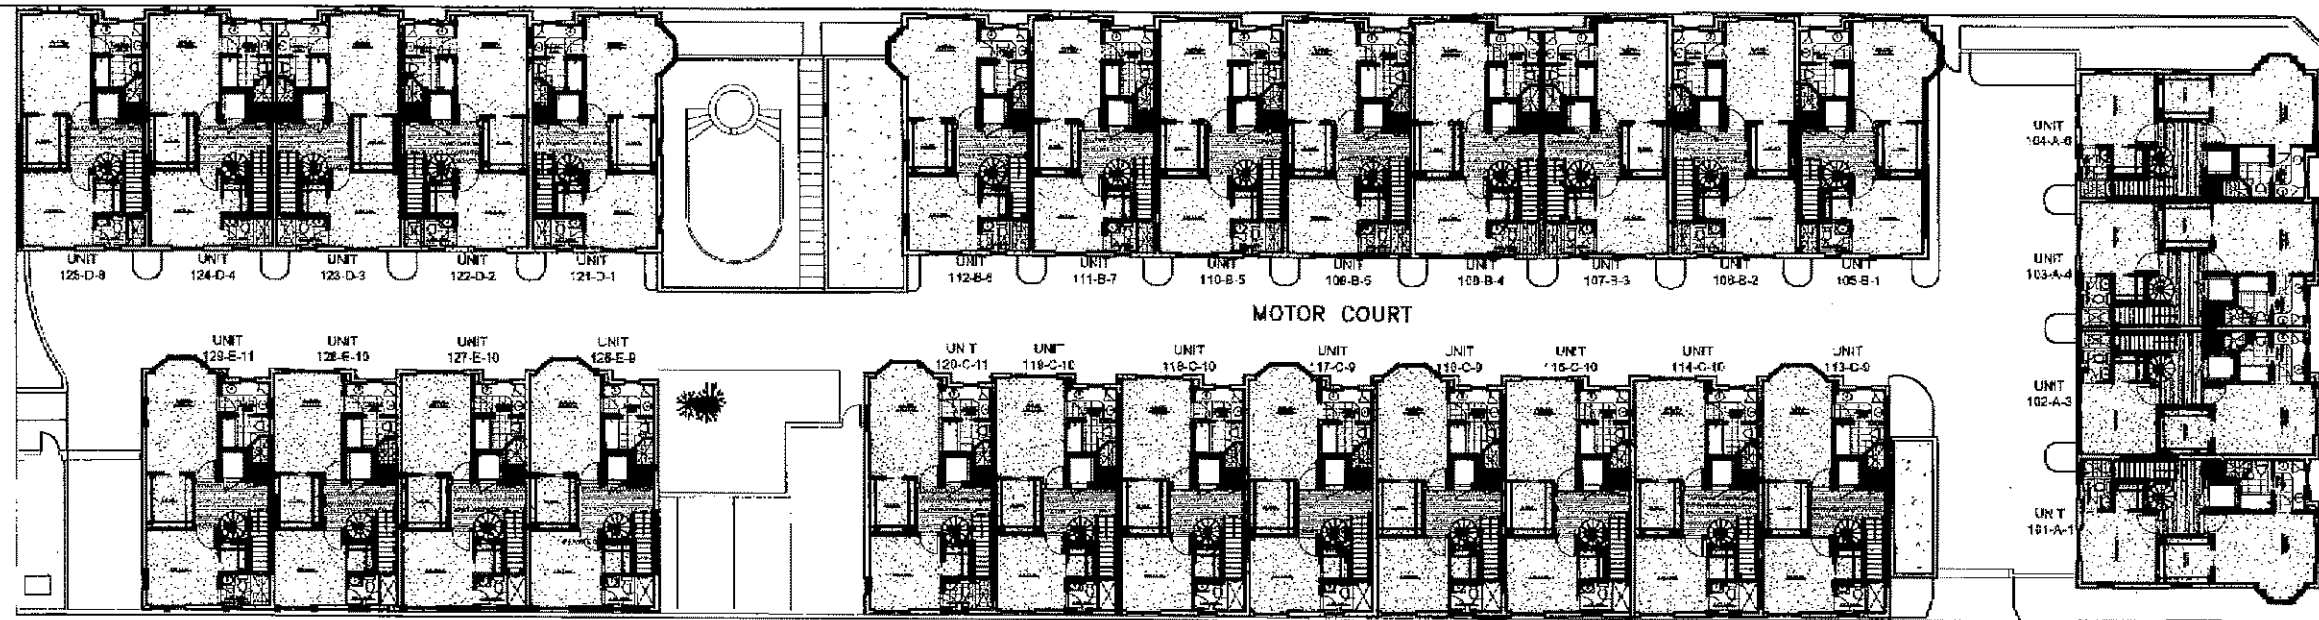

MARQUEE
en Ville
 Downtown Living... *Sarasota Style*

SECOND FLOOR RESIDENCE SITE PLAN

FRUITVILLE ROAD

COCOANUT AVENUE

MOTOR COURT

LANE

THE DIMENSIONS, SIZES, CONFIGURATIONS AND OTHER INFORMATION CONTAINED ON THIS DRAWING ARE SUBJECT TO CHANGE WITHOUT NOTICE. THEY ARE MEANT TO BE ILLUSTRATIVE ONLY, AND ARE SUBJECT TO ACTUAL CONSTRUCTION VARIATIONS AS A RESULT OF FIELD CONDITIONS AND CHANGES. PRESENT AND FUTURE USE OF SURROUNDING AREA AND PROPERTY DEPICTED ARE NOT NECESSARILY ACCURATE.