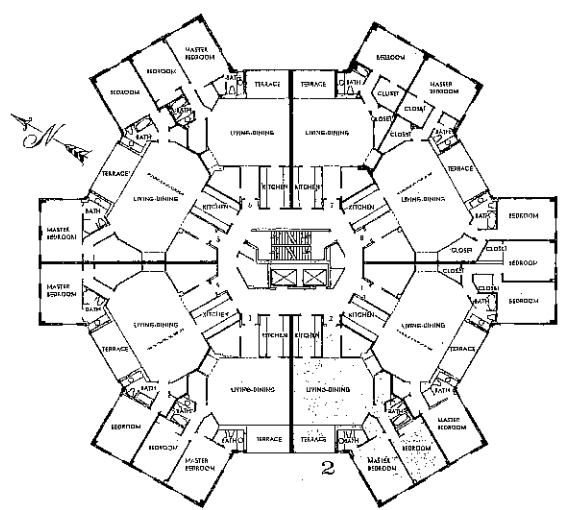

Regency House

435 South Gulfstream Avenue
Sarasota, Florida 33577

An address of true distinction

Apartment 1
Three Bedroom Suite

* Floating Partition - for maximum flexibility.
for formal diningroom or completely open livingroom.

Regency House

435 South Gulfstream Avenue
 Sarasota, Florida 33577 Phone 955-6300

An address of true distinction.

Apartment 2
 Two Bedroom Suite

Regency House

433 South Gulfstream Avenue
Sarasota, Florida 33577 Phone 955-6300

An address of true distinction

Apartment 3
Two Bedroom Suite

Regency House

435 South Gulfstream Avenue
Sarasota, Florida 33577

An address of true distinction

Apartment 4
Two Bedroom Suite

* Floating Partition- for maximum flexibility.
for formal diningroom or completely open livingroom.