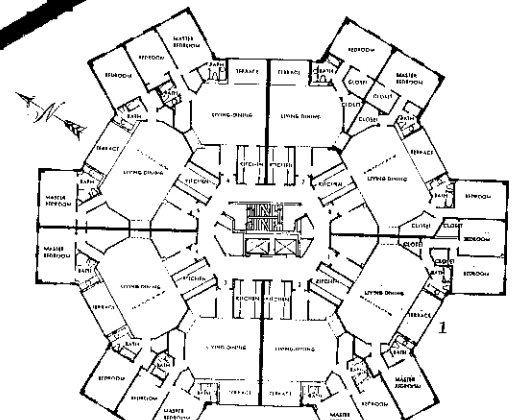

Regency House

435 South Gulfstream Avenue
Sarasota, Florida 33577

An address of true distinction

Apartment 1
Three Bedroom Suite

* Floating Partition - for maximum flexibility.
for formal diningroom or completely open livingroom.

Regency House

435 South Gulfstream Avenue
 Sarasota, Florida 33577 Phone 955-6300

An address of true distinction.

Apartment 2
 Two Bedroom Suite

Regency House

433 South Gulfstream Avenue
Sarasota, Florida 33577 Phone 955-6300

An address of true distinction

Apartment 3
Two Bedroom Suite

Regency House

435 South Gulfstream Avenue
Sarasota, Florida 33577

An address of true distinction

Apartment 4
Two Bedroom Suite

* Floating Partition- for maximum flexibility.
for formal diningroom or completely open livingroom.