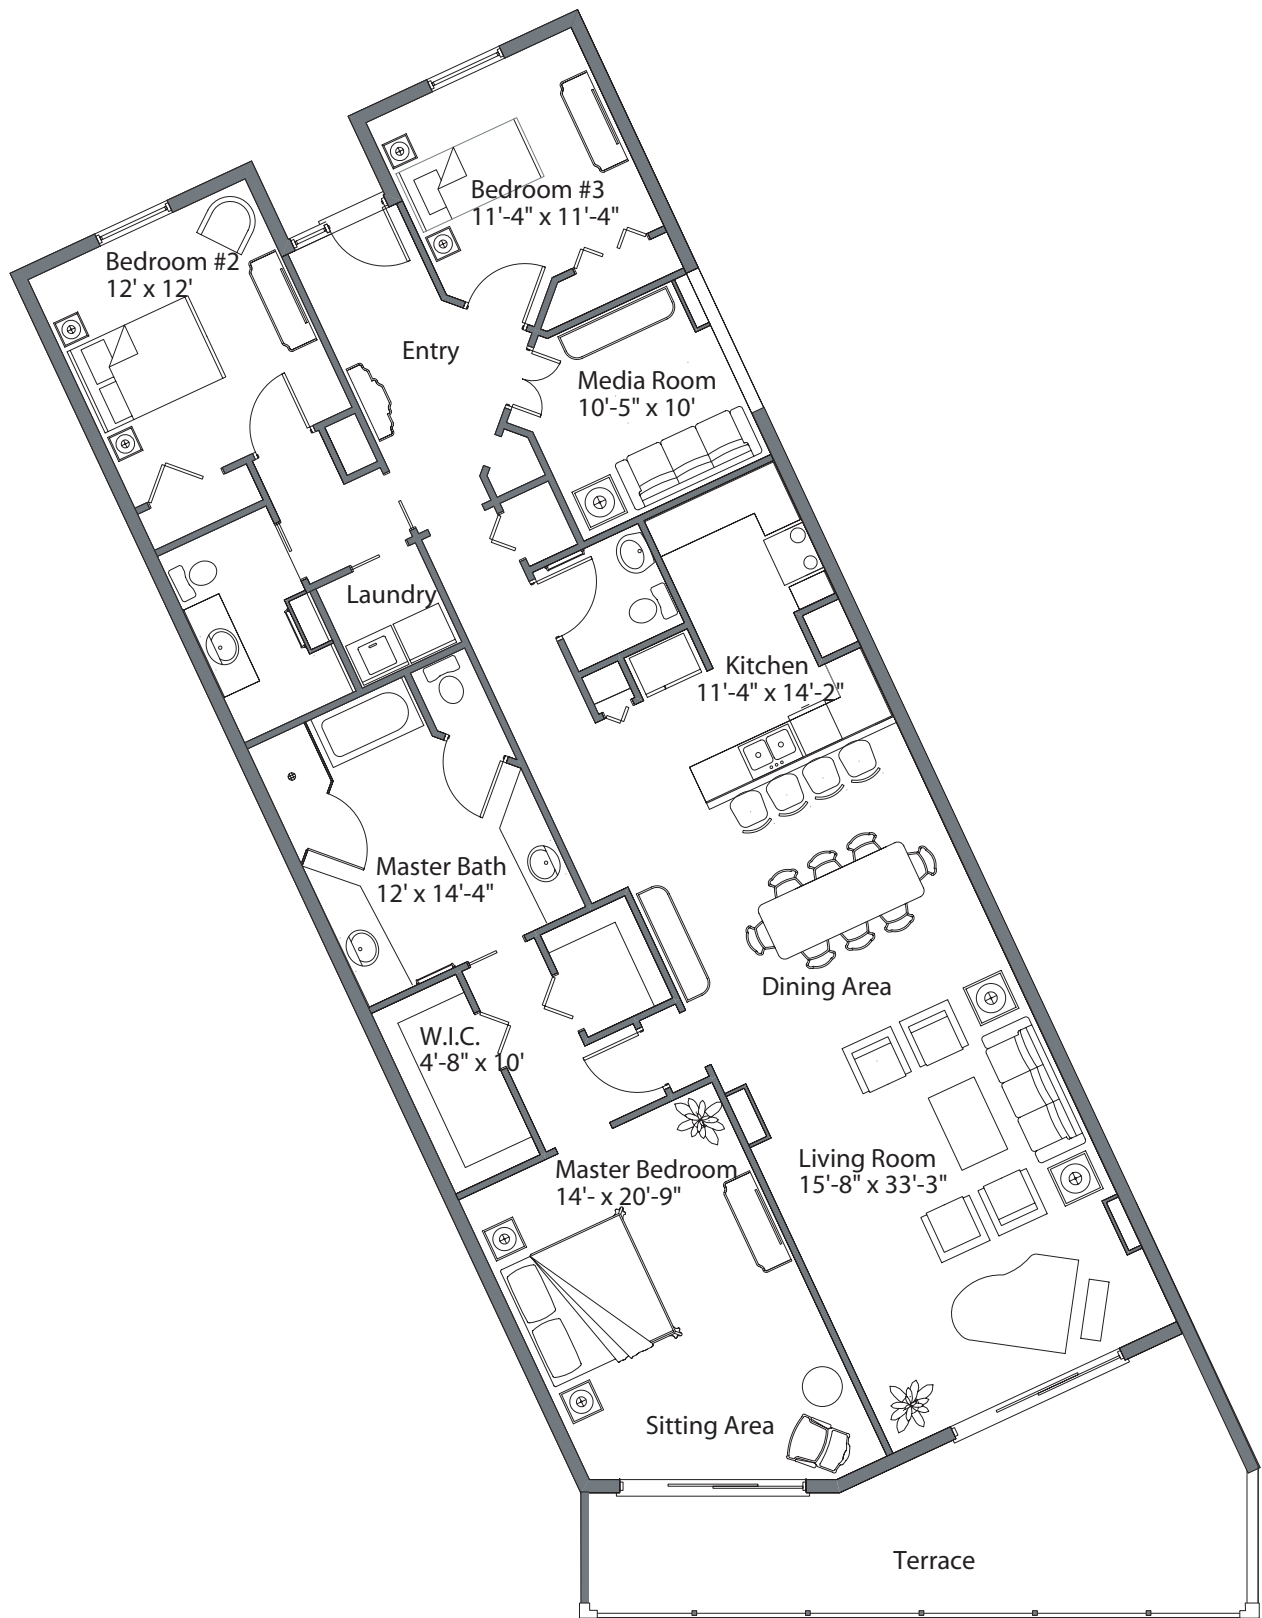

San Marco #201, #301
 Model "A" • 2452.7 Square Feet

MODEL B1
2444.3 S.F.
4 Bedrooms
3 Baths
Terrace

San Marco #405 and #505
 Model "F" • 2411 Square Feet

MODEL "E"

1843.4 S.F.

**Units #402, #403, #404,
#502, #503, #504**

3 Bedrooms

2.5 Baths

Balcony

Model "D"
2020 Square Feet
Units: #401, #501
3 Bedrooms
2.5 Baths
Balcony

Model "B2"

2093.4 S.F

Units: #203, #303, #304

3 Bedrooms

2.4 Baths

Terrace