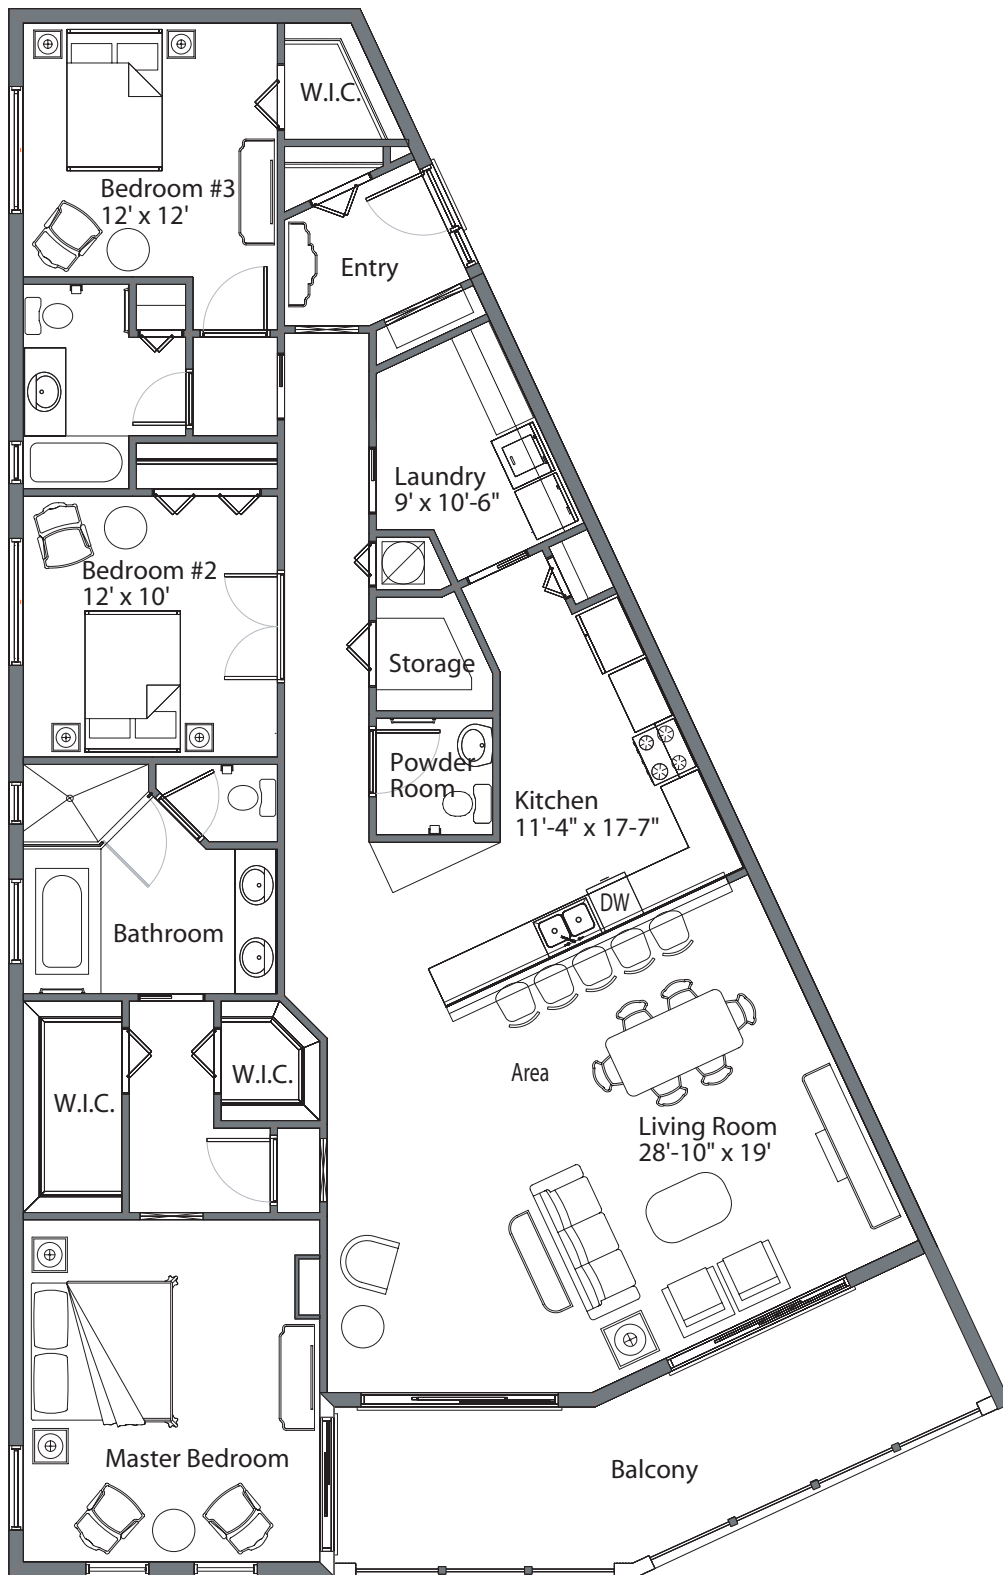

San Marco #201, #301
 Model "A" • 2452.7 Square Feet

MODEL B1
2444.3 S.F.
4 Bedrooms
3 Baths
Terrace

San Marco #405 and #505
 Model "F" • 2411 Square Feet

MODEL "E"

1843.4 S.F.

**Units #402, #403, #404,
#502, #503, #504**

3 Bedrooms

2.5 Baths

Balcony

Model "D"
2020 Square Feet
Units: #401, #501
3 Bedrooms
2.5 Baths
Balcony

Model "B2"

2093.4 S.F

Units: #203, #303, #304

3 Bedrooms

2.4 Baths

Terrace