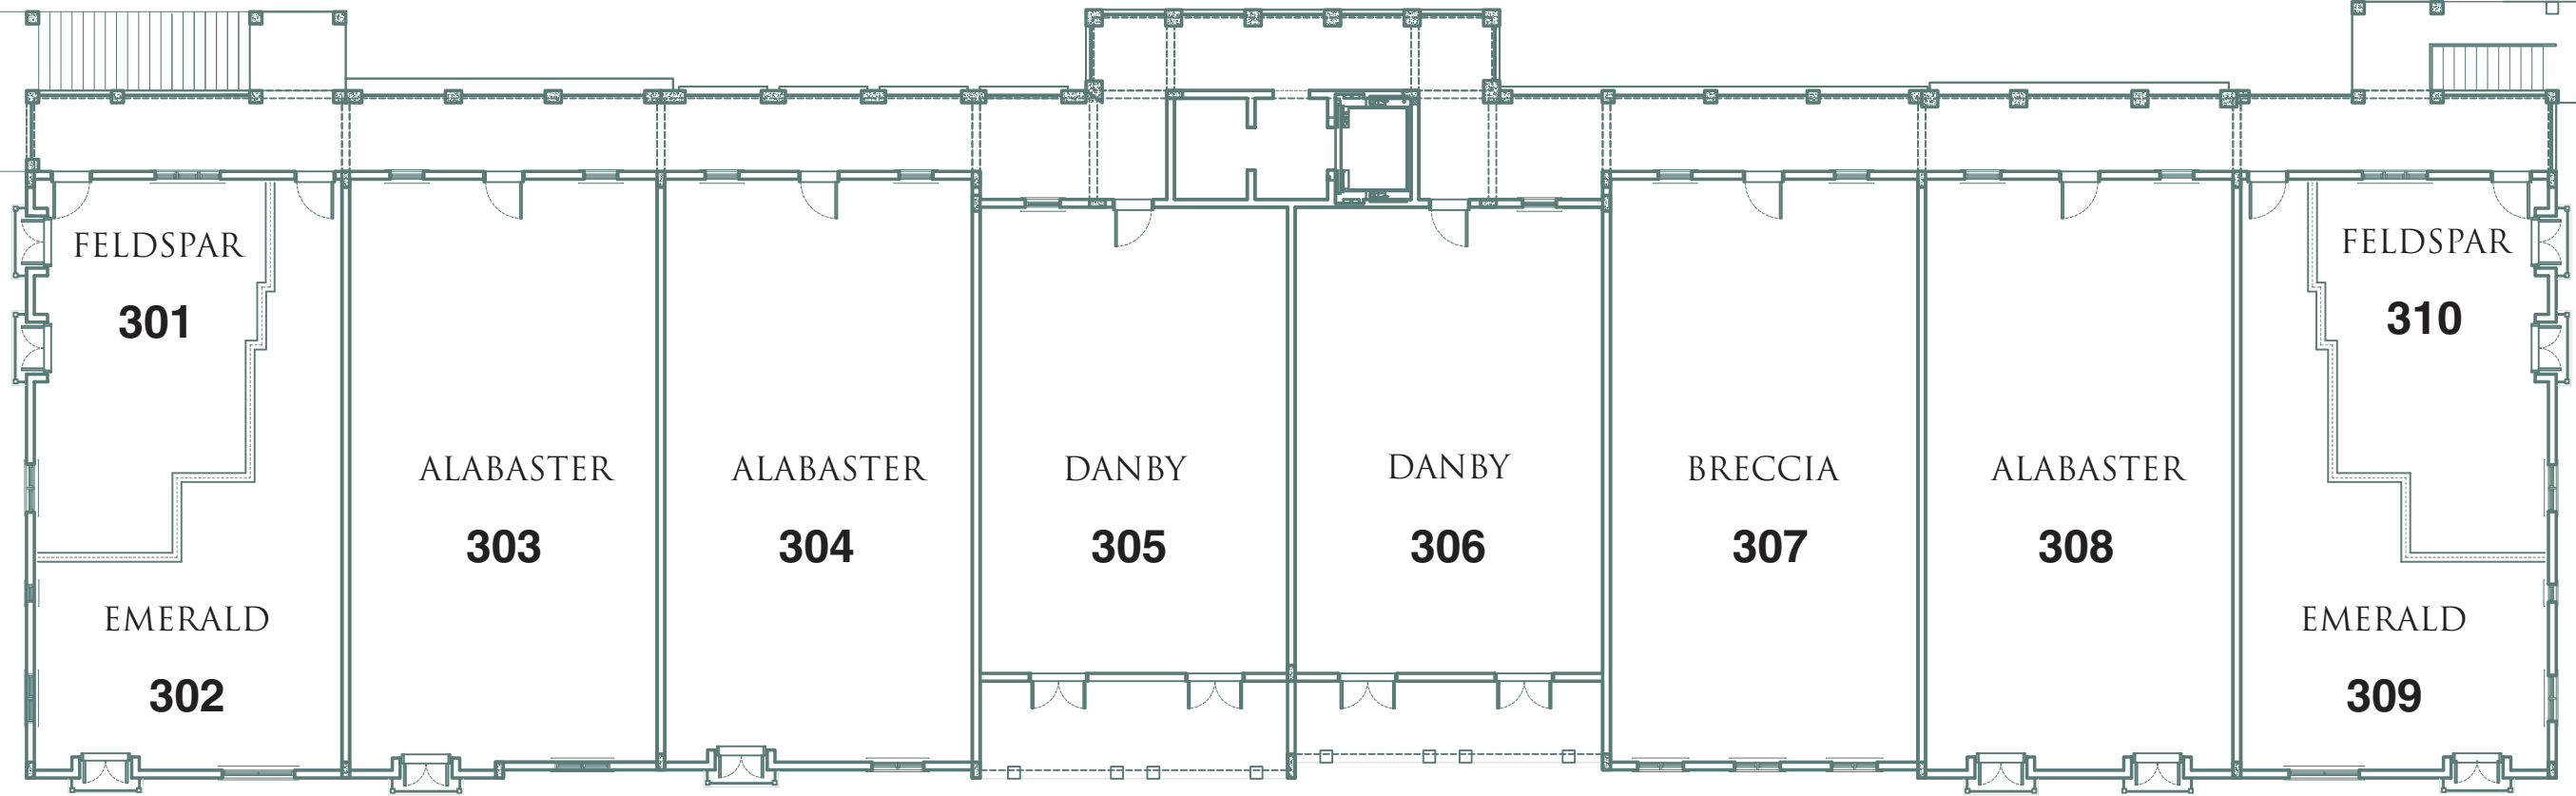

SECOND LEVEL PLAN

Unit dimensions and balconies may vary depending on location within the building. See plat and condominium documents for specific unit measurements and balcony locations/dimensions. Living, dining and bedroom ceilings in most units are 10 feet.

THIRD LEVEL PLAN

Unit dimensions and balconies may vary depending on location within the building. See plat and condominium documents for specific unit measurements and balcony locations/dimensions. Living, dining and bedroom ceilings in most units are 10 feet.